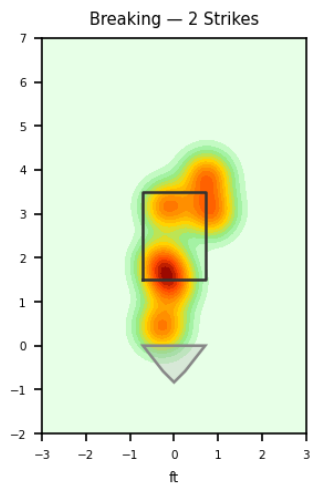

Bobby Milacki

PIR_MEX | Right | 2026-04-16 to 2026-04-22

Pitching Profile

Pitch Type	Count	%	Avg Velo	Max Velo	Avg Spin	IVB	HB	Ext	Whiff%
Four-Seam	24	41.4%	92.0	93.6	2313.0	11.6	3.7	5.8	25.0%
Slider	24	41.4%	84.8	87.7	2485.0	1.6	-5.1	5.5	42.9%
Curveball	8	13.8%	80.3	81.9	2625.0	-9.1	-9.0	5.3	50.0%
Changeup	1	1.7%	82.6	82.6	1610.0	5.0	7.9	5.3	-
Splitter	1	1.7%	85.4	85.4	1426.0	1.4	4.6	5.5	-

Movement Profile

Location Density

Location by Pitch Type & Count

Location by Handedness & Count

Splits vs LHH

Pitch	Count	%	Velo	Spin	IVB	HB	Whiff%
Four-Seam	18	42.9%	91.7	2305.0	11.1	3.6	-
Slider	17	40.5%	84.7	2474.0	1.4	-4.9	40.0%
Curveball	6	14.3%	80.1	2624.0	-9.8	-9.1	50.0%
Changeup	1	2.4%	82.6	1610.0	5.0	7.9	-

Splits vs RHH

Pitch	Count	%	Velo	Spin	IVB	HB	Whiff%
Slider	7	43.8%	85.3	2510.0	2.1	-5.8	50.0%
Four-Seam	6	37.5%	92.7	2336.0	13.2	4.1	100.0%
Curveball	2	12.5%	80.8	2627.0	-7.1	-8.7	-
Splitter	1	6.2%	85.4	1426.0	1.4	4.6	-