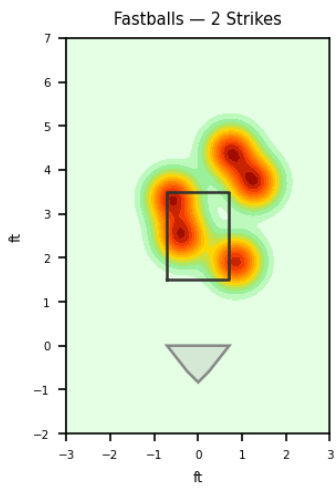

Bobby Milacki

PIR_MEX | Right | 2026-04-16 to 2026-04-22

Pitching Profile

Pitch Type	Count	%	Avg Velo	Max Velo	Avg Spin	IVB	HB	Ext	Whiff%
Four-Seam	24	41.4%	92.0	93.6	2313.0	11.6	3.7	5.8	25.0%
Slider	24	41.4%	84.8	87.7	2485.0	1.6	-5.1	5.5	42.9%
Curveball	8	13.8%	80.3	81.9	2625.0	-9.1	-9.0	5.3	50.0%
Changeup	1	1.7%	82.6	82.6	1610.0	5.0	7.9	5.3	-
Splitter	1	1.7%	85.4	85.4	1426.0	1.4	4.6	5.5	-

Movement Profile

Location Density

Location by Pitch Type & Count

Location by Handedness & Count

Splits vs LHH

Pitch	Count	%	Velo	Spin	IVB	HB	Whiff%
Four-Seam	18	42.9%	91.7	2305.0	11.1	3.6	-
Slider	17	40.5%	84.7	2474.0	1.4	-4.9	40.0%
Curveball	6	14.3%	80.1	2624.0	-9.8	-9.1	50.0%
Changeup	1	2.4%	82.6	1610.0	5.0	7.9	-

Splits vs RHH

Pitch	Count	%	Velo	Spin	IVB	HB	Whiff%
Slider	7	43.8%	85.3	2510.0	2.1	-5.8	50.0%
Four-Seam	6	37.5%	92.7	2336.0	13.2	4.1	100.0%
Curveball	2	12.5%	80.8	2627.0	-7.1	-8.7	-
Splitter	1	6.2%	85.4	1426.0	1.4	4.6	-