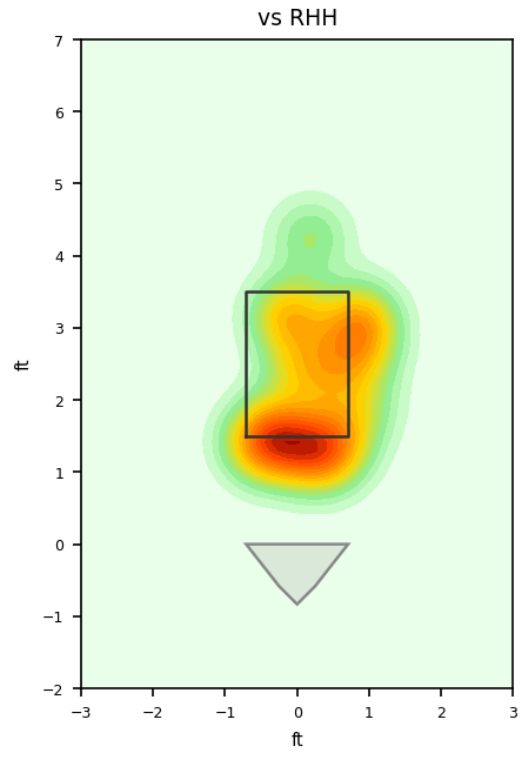

Bobby Milacki

PIR_MEX | Right | 2026-04-16 to 2026-04-22

Pitching Profile

Pitch Type	Count	%	Avg Velo	Max Velo	Avg Spin	IVB	HB	Ext	Whiff%
Four-Seam	24	41.4%	92.0	93.6	2313.0	11.6	3.7	5.8	25.0%
Slider	24	41.4%	84.8	87.7	2485.0	1.6	-5.1	5.5	42.9%
Curveball	8	13.8%	80.3	81.9	2625.0	-9.1	-9.0	5.3	50.0%
Changeup	1	1.7%	82.6	82.6	1610.0	5.0	7.9	5.3	-
Splitter	1	1.7%	85.4	85.4	1426.0	1.4	4.6	5.5	-

Movement Profile

Location Density

Location by Pitch Type & Count

Location by Handedness & Count

Splits vs LHH

Pitch	Count	%	Velo	Spin	IVB	HB	Whiff%
Four-Seam	18	42.9%	91.7	2305.0	11.1	3.6	-
Slider	17	40.5%	84.7	2474.0	1.4	-4.9	40.0%
Curveball	6	14.3%	80.1	2624.0	-9.8	-9.1	50.0%
Changeup	1	2.4%	82.6	1610.0	5.0	7.9	-