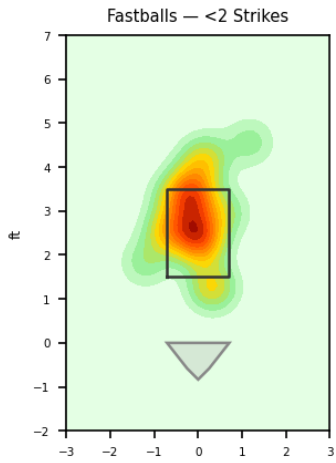

Bobby Milacki

PIR_MEX | Right | 2026-04-16 to 2026-04-22

Pitching Profile

Pitch Type	Count	%	Avg Velo	Max Velo	Avg Spin	IVB	HB	Ext	Whiff%
Four-Seam	24	41.4%	92.0	93.6	2313.0	11.6	3.7	5.8	25.0%
Slider	24	41.4%	84.8	87.7	2485.0	1.6	-5.1	5.5	42.9%
Curveball	8	13.8%	80.3	81.9	2625.0	-9.1	-9.0	5.3	50.0%
Changeup	1	1.7%	82.6	82.6	1610.0	5.0	7.9	5.3	-
Splitter	1	1.7%	85.4	85.4	1426.0	1.4	4.6	5.5	-

Movement Profile

Location Density

Location by Pitch Type & Count

Location by Handedness & Count

Splits vs LHH

Pitch	Count	%	Velo	Spin	IVB	HB	Whiff%
Four-Seam	18	42.9%	91.7	2305.0	11.1	3.6	-
Slider	17	40.5%	84.7	2474.0	1.4	-4.9	40.0%
Curveball	6	14.3%	80.1	2624.0	-9.8	-9.1	50.0%
Changeup	1	2.4%	82.6	1610.0	5.0	7.9	-

Splits vs RHH

Pitch	Count	%	Velo	Spin	IVB	HB	Whiff%
Slider	7	43.8%	85.3	2510.0	2.1	-5.8	50.0%
Four-Seam	6	37.5%	92.7	2336.0	13.2	4.1	100.0%
Curveball	2	12.5%	80.8	2627.0	-7.1	-8.7	-
Splitter	1	6.2%	85.4	1426.0	1.4	4.6	-