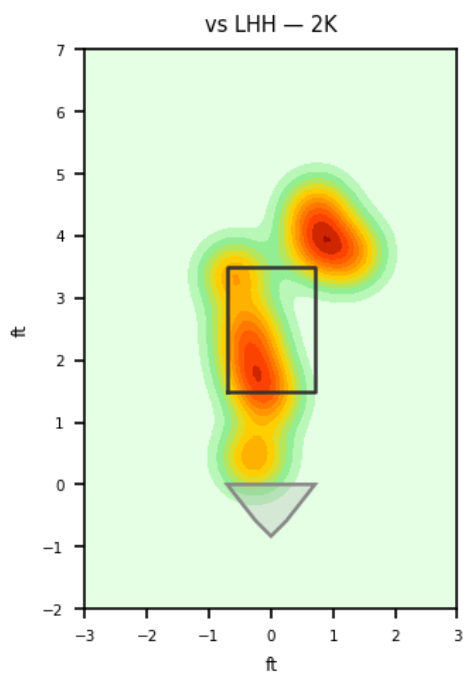

Bobby Milacki

PIR_MEX | Right | 2026-04-16 to 2026-04-22

Pitching Profile

Pitch Type	Count	%	Avg Velo	Max Velo	Avg Spin	IVB	HB	Ext	Whiff%
Four-Seam	24	41.4%	92.0	93.6	2313.0	11.6	3.7	5.8	25.0%
Slider	24	41.4%	84.8	87.7	2485.0	1.6	-5.1	5.5	42.9%
Curveball	8	13.8%	80.3	81.9	2625.0	-9.1	-9.0	5.3	50.0%
Changeup	1	1.7%	82.6	82.6	1610.0	5.0	7.9	5.3	-
Splitter	1	1.7%	85.4	85.4	1426.0	1.4	4.6	5.5	-

Movement Profile

Location Density

Location by Pitch Type & Count

Location by Handedness & Count

Splits vs LHH

Pitch	Count	%	Velo	Spin	IVB	HB	Whiff%
Four-Seam	18	42.9%	91.7	2305.0	11.1	3.6	-
Slider	17	40.5%	84.7	2474.0	1.4	-4.9	40.0%
Curveball	6	14.3%	80.1	2624.0	-9.8	-9.1	50.0%
Changeup	1	2.4%	82.6	1610.0	5.0	7.9	-

Splits vs RHH

Pitch	Count	%	Velo	Spin	IVB	HB	Whiff%
Slider	7	43.8%	85.3	2510.0	2.1	-5.8	50.0%
Four-Seam	6	37.5%	92.7	2336.0	13.2	4.1	100.0%
Curveball	2	12.5%	80.8	2627.0	-7.1	-8.7	-
Splitter	1	6.2%	85.4	1426.0	1.4	4.6	-