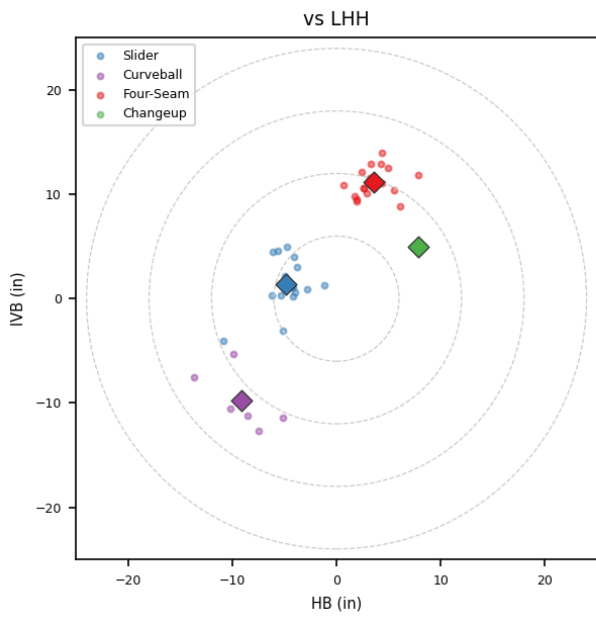

Bobby Milacki

PIR_MEX | Right | 2026-04-16 to 2026-04-22

Pitching Profile

Pitch Type	Count	%	Avg Velo	Max Velo	Avg Spin	IVB	HB	Ext	Whiff%
Four-Seam	24	41.4%	92.0	93.6	2313.0	11.6	3.7	5.8	25.0%
Slider	24	41.4%	84.8	87.7	2485.0	1.6	-5.1	5.5	42.9%
Curveball	8	13.8%	80.3	81.9	2625.0	-9.1	-9.0	5.3	50.0%
Changeup	1	1.7%	82.6	82.6	1610.0	5.0	7.9	5.3	-
Splitter	1	1.7%	85.4	85.4	1426.0	1.4	4.6	5.5	-

Movement Profile

Location Density

Location by Pitch Type & Count

Location by Handedness & Count

Splits vs LHH

Pitch	Count	%	Velo	Spin	IVB	HB	Whiff%
Four-Seam	18	42.9%	91.7	2305.0	11.1	3.6	-
Slider	17	40.5%	84.7	2474.0	1.4	-4.9	40.0%
Curveball	6	14.3%	80.1	2624.0	-9.8	-9.1	50.0%
Changeup	1	2.4%	82.6	1610.0	5.0	7.9	-

Splits vs RHH

Pitch	Count	%	Velo	Spin	IVB	HB	Whiff%
Slider	7	43.8%	85.3	2510.0	2.1	-5.8	50.0%
Four-Seam	6	37.5%	92.7	2336.0	13.2	4.1	100.0%
Curveball	2	12.5%	80.8	2627.0	-7.1	-8.7	-
Splitter	1	6.2%	85.4	1426.0	1.4	4.6	-

Traditional Pitching (API)

Stat	Value	Stat	Value
W-L	0-0	ERA	8.1
G/GS	1/1	SV/HD	0/0
IP	3.1	H/ER/HR	7/3/1
K/BB	2/0	K/BB Ratio	-
WHIP	2.1	K/9	5.4
BB/9	0.0	BF	17