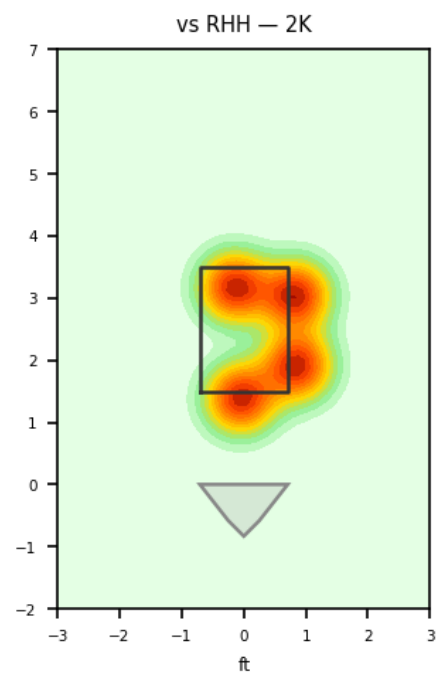

Bobby Milacki

PIR_MEX | Right | 2026-04-16 to 2026-04-22

Pitching Profile

Pitch Type	Count	%	Avg Velo	Max Velo	Avg Spin	IVB	HB	Ext	Whiff%
Four-Seam	24	41.4%	92.0	93.6	2313.0	11.6	3.7	5.8	25.0%
Slider	24	41.4%	84.8	87.7	2485.0	1.6	-5.1	5.5	42.9%
Curveball	8	13.8%	80.3	81.9	2625.0	-9.1	-9.0	5.3	50.0%
Changeup	1	1.7%	82.6	82.6	1610.0	5.0	7.9	5.3	-
Splitter	1	1.7%	85.4	85.4	1426.0	1.4	4.6	5.5	-

Movement Profile

Location Density

Location by Pitch Type & Count

Location by Handedness & Count

Splits vs LHH

Pitch	Count	%	Velo	Spin	IVB	HB	Whiff%
Four-Seam	18	42.9%	91.7	2305.0	11.1	3.6	-
Slider	17	40.5%	84.7	2474.0	1.4	-4.9	40.0%
Curveball	6	14.3%	80.1	2624.0	-9.8	-9.1	50.0%
Changeup	1	2.4%	82.6	1610.0	5.0	7.9	-

Splits vs RHH

Pitch	Count	%	Velo	Spin	IVB	HB	Whiff%
Slider	7	43.8%	85.3	2510.0	2.1	-5.8	50.0%
Four-Seam	6	37.5%	92.7	2336.0	13.2	4.1	100.0%
Curveball	2	12.5%	80.8	2627.0	-7.1	-8.7	-
Splitter	1	6.2%	85.4	1426.0	1.4	4.6	-