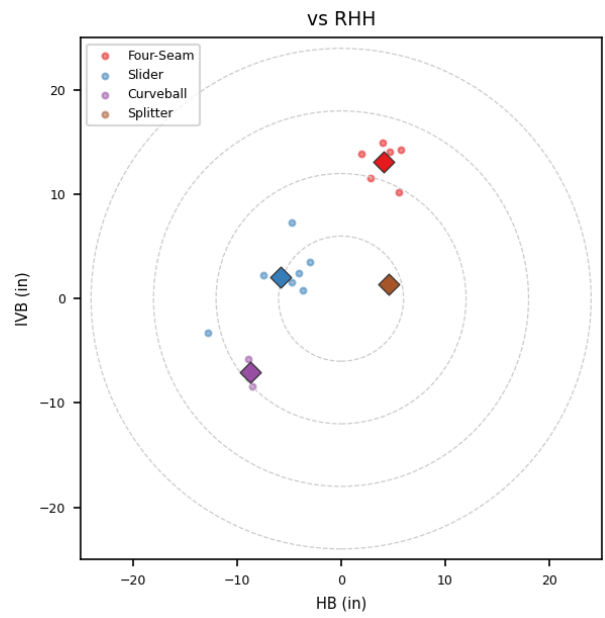

Bobby Milacki

PIR_MEX | Right | 2026-04-16 to 2026-04-22

Pitching Profile

Pitch Type	Count	%	Avg Velo	Max Velo	Avg Spin	IVB	HB	Ext	Whiff%
Four-Seam	24	41.4%	92.0	93.6	2313.0	11.6	3.7	5.8	25.0%
Slider	24	41.4%	84.8	87.7	2485.0	1.6	-5.1	5.5	42.9%
Curveball	8	13.8%	80.3	81.9	2625.0	-9.1	-9.0	5.3	50.0%
Changeup	1	1.7%	82.6	82.6	1610.0	5.0	7.9	5.3	-
Splitter	1	1.7%	85.4	85.4	1426.0	1.4	4.6	5.5	-

Movement Profile

Location Density

Location by Pitch Type & Count

Location by Handedness & Count

Splits vs LHH

Pitch	Count	%	Velo	Spin	IVB	HB	Whiff%
Four-Seam	18	42.9%	91.7	2305.0	11.1	3.6	-
Slider	17	40.5%	84.7	2474.0	1.4	-4.9	40.0%
Curveball	6	14.3%	80.1	2624.0	-9.8	-9.1	50.0%
Changeup	1	2.4%	82.6	1610.0	5.0	7.9	-

Splits vs RHH

Pitch	Count	%	Velo	Spin	IVB	HB	Whiff%
Slider	7	43.8%	85.3	2510.0	2.1	-5.8	50.0%
Four-Seam	6	37.5%	92.7	2336.0	13.2	4.1	100.0%
Curveball	2	12.5%	80.8	2627.0	-7.1	-8.7	-
Splitter	1	6.2%	85.4	1426.0	1.4	4.6	-