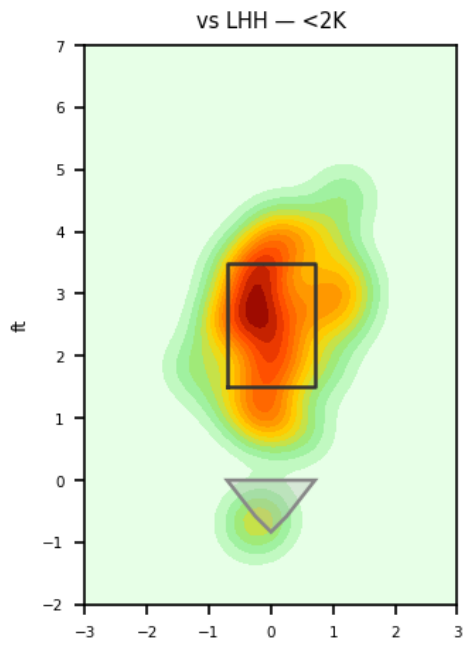

Bobby Milacki

PIR_MEX | Right | 2026-04-16 to 2026-04-22

Pitching Profile

Pitch Type	Count	%	Avg Velo	Max Velo	Avg Spin	IVB	HB	Ext	Whiff%
Four-Seam	24	41.4%	92.0	93.6	2313.0	11.6	3.7	5.8	25.0%
Slider	24	41.4%	84.8	87.7	2485.0	1.6	-5.1	5.5	42.9%
Curveball	8	13.8%	80.3	81.9	2625.0	-9.1	-9.0	5.3	50.0%
Changeup	1	1.7%	82.6	82.6	1610.0	5.0	7.9	5.3	-
Splitter	1	1.7%	85.4	85.4	1426.0	1.4	4.6	5.5	-

Movement Profile

Location Density

Location by Pitch Type & Count

Location by Handedness & Count

Splits vs LHH

Pitch	Count	%	Velo	Spin	IVB	HB	Whiff%
Four-Seam	18	42.9%	91.7	2305.0	11.1	3.6	-
Slider	17	40.5%	84.7	2474.0	1.4	-4.9	40.0%
Curveball	6	14.3%	80.1	2624.0	-9.8	-9.1	50.0%
Changeup	1	2.4%	82.6	1610.0	5.0	7.9	-

Splits vs RHH

Pitch	Count	%	Velo	Spin	IVB	HB	Whiff%
Slider	7	43.8%	85.3	2510.0	2.1	-5.8	50.0%
Four-Seam	6	37.5%	92.7	2336.0	13.2	4.1	100.0%
Curveball	2	12.5%	80.8	2627.0	-7.1	-8.7	-
Splitter	1	6.2%	85.4	1426.0	1.4	4.6	-