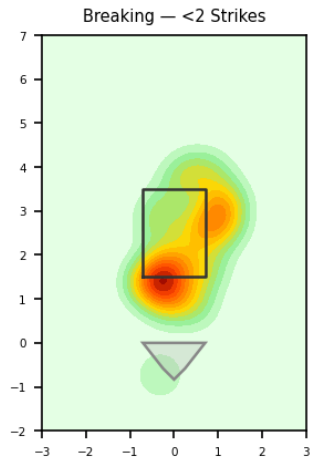

Bobby Milacki

PIR_MEX | Right | 2026-04-16 to 2026-04-22

Pitching Profile

Pitch Type	Count	%	Avg Velo	Max Velo	Avg Spin	IVB	HB	Ext	Whiff%
Four-Seam	24	41.4%	92.0	93.6	2313.0	11.6	3.7	5.8	25.0%
Slider	24	41.4%	84.8	87.7	2485.0	1.6	-5.1	5.5	42.9%
Curveball	8	13.8%	80.3	81.9	2625.0	-9.1	-9.0	5.3	50.0%
Changeup	1	1.7%	82.6	82.6	1610.0	5.0	7.9	5.3	-
Splitter	1	1.7%	85.4	85.4	1426.0	1.4	4.6	5.5	-

Movement Profile

Location Density

Location by Pitch Type & Count

Location by Handedness & Count

Splits vs LHH

Pitch	Count	%	Velo	Spin	IVB	HB	Whiff%
Four-Seam	18	42.9%	91.7	2305.0	11.1	3.6	-
Slider	17	40.5%	84.7	2474.0	1.4	-4.9	40.0%
Curveball	6	14.3%	80.1	2624.0	-9.8	-9.1	50.0%
Changeup	1	2.4%	82.6	1610.0	5.0	7.9	-

Splits vs RHH

Pitch	Count	%	Velo	Spin	IVB	HB	Whiff%
Slider	7	43.8%	85.3	2510.0	2.1	-5.8	50.0%
Four-Seam	6	37.5%	92.7	2336.0	13.2	4.1	100.0%
Curveball	2	12.5%	80.8	2627.0	-7.1	-8.7	-
Splitter	1	6.2%	85.4	1426.0	1.4	4.6	-