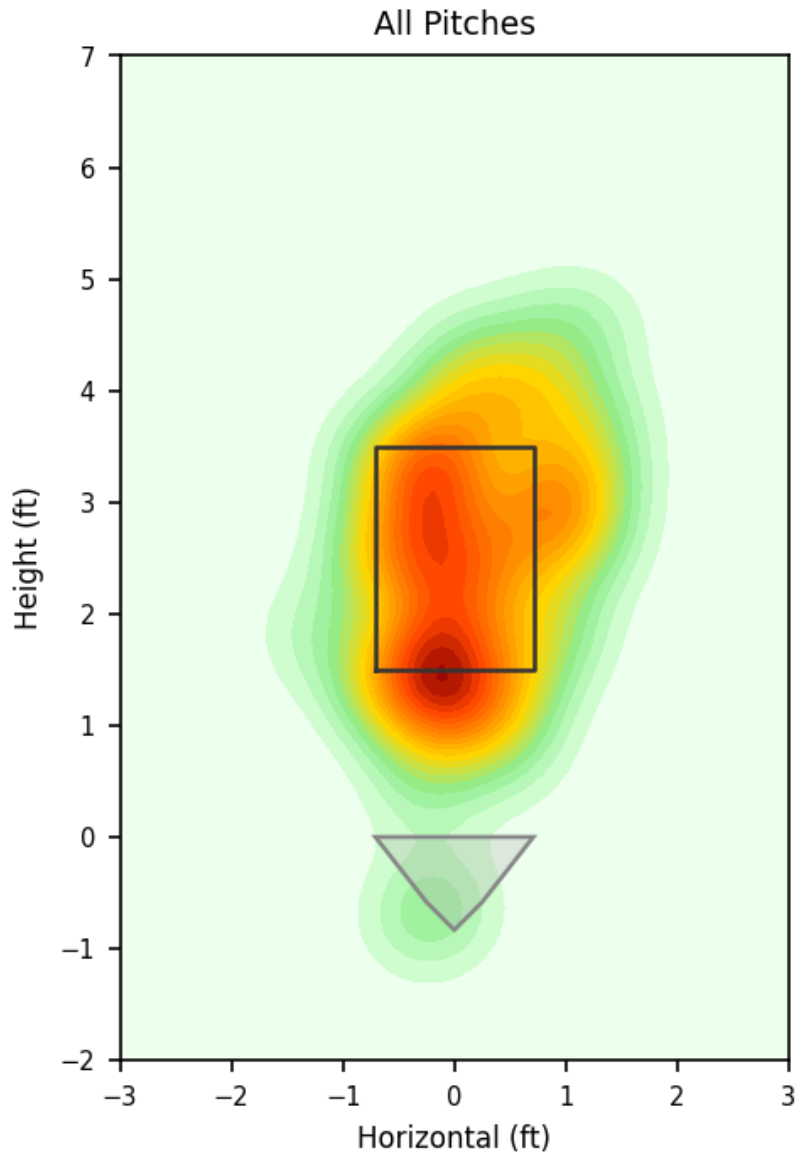

Bobby Milacki

PIR_MEX | Right | 2026-04-16 to 2026-04-22

Pitching Profile

Pitch Type	Count	%	Avg Velo	Max Velo	Avg Spin	IVB	HB	Ext	Whiff%
Four-Seam	24	41.4%	92.0	93.6	2313.0	11.6	3.7	5.8	25.0%
Slider	24	41.4%	84.8	87.7	2485.0	1.6	-5.1	5.5	42.9%
Curveball	8	13.8%	80.3	81.9	2625.0	-9.1	-9.0	5.3	50.0%
Changeup	1	1.7%	82.6	82.6	1610.0	5.0	7.9	5.3	-
Splitter	1	1.7%	85.4	85.4	1426.0	1.4	4.6	5.5	-

Movement Profile

Location Density

Location by Pitch Type & Count

Location by Handedness & Count

Splits vs LHH

Pitch	Count	%	Velo	Spin	IVB	HB	Whiff%
Four-Seam	18	42.9%	91.7	2305.0	11.1	3.6	-
Slider	17	40.5%	84.7	2474.0	1.4	-4.9	40.0%
Curveball	6	14.3%	80.1	2624.0	-9.8	-9.1	50.0%
Changeup	1	2.4%	82.6	1610.0	5.0	7.9	-