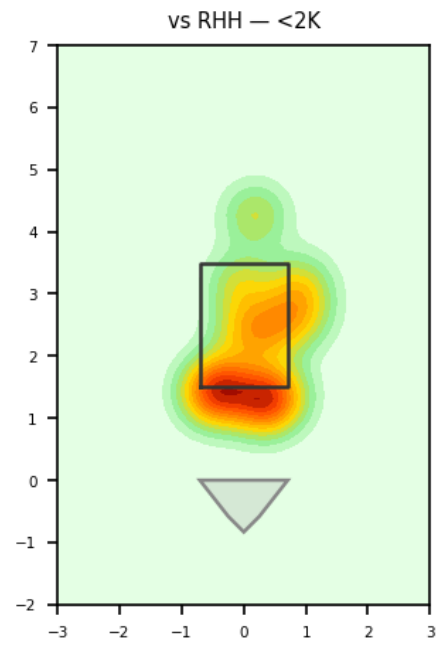

Bobby Milacki

PIR_MEX | Right | 2026-04-16 to 2026-04-22

Pitching Profile

Pitch Type	Count	%	Avg Velo	Max Velo	Avg Spin	IVB	HB	Ext	Whiff%
Four-Seam	24	41.4%	92.0	93.6	2313.0	11.6	3.7	5.8	25.0%
Slider	24	41.4%	84.8	87.7	2485.0	1.6	-5.1	5.5	42.9%
Curveball	8	13.8%	80.3	81.9	2625.0	-9.1	-9.0	5.3	50.0%
Changeup	1	1.7%	82.6	82.6	1610.0	5.0	7.9	5.3	-
Splitter	1	1.7%	85.4	85.4	1426.0	1.4	4.6	5.5	-

Movement Profile

Location Density

Location by Pitch Type & Count

Location by Handedness & Count

Splits vs LHH

Pitch	Count	%	Velo	Spin	IVB	HB	Whiff%
Four-Seam	18	42.9%	91.7	2305.0	11.1	3.6	-
Slider	17	40.5%	84.7	2474.0	1.4	-4.9	40.0%
Curveball	6	14.3%	80.1	2624.0	-9.8	-9.1	50.0%
Changeup	1	2.4%	82.6	1610.0	5.0	7.9	-

Splits vs RHH

Pitch	Count	%	Velo	Spin	IVB	HB	Whiff%
Slider	7	43.8%	85.3	2510.0	2.1	-5.8	50.0%
Four-Seam	6	37.5%	92.7	2336.0	13.2	4.1	100.0%
Curveball	2	12.5%	80.8	2627.0	-7.1	-8.7	-
Splitter	1	6.2%	85.4	1426.0	1.4	4.6	-