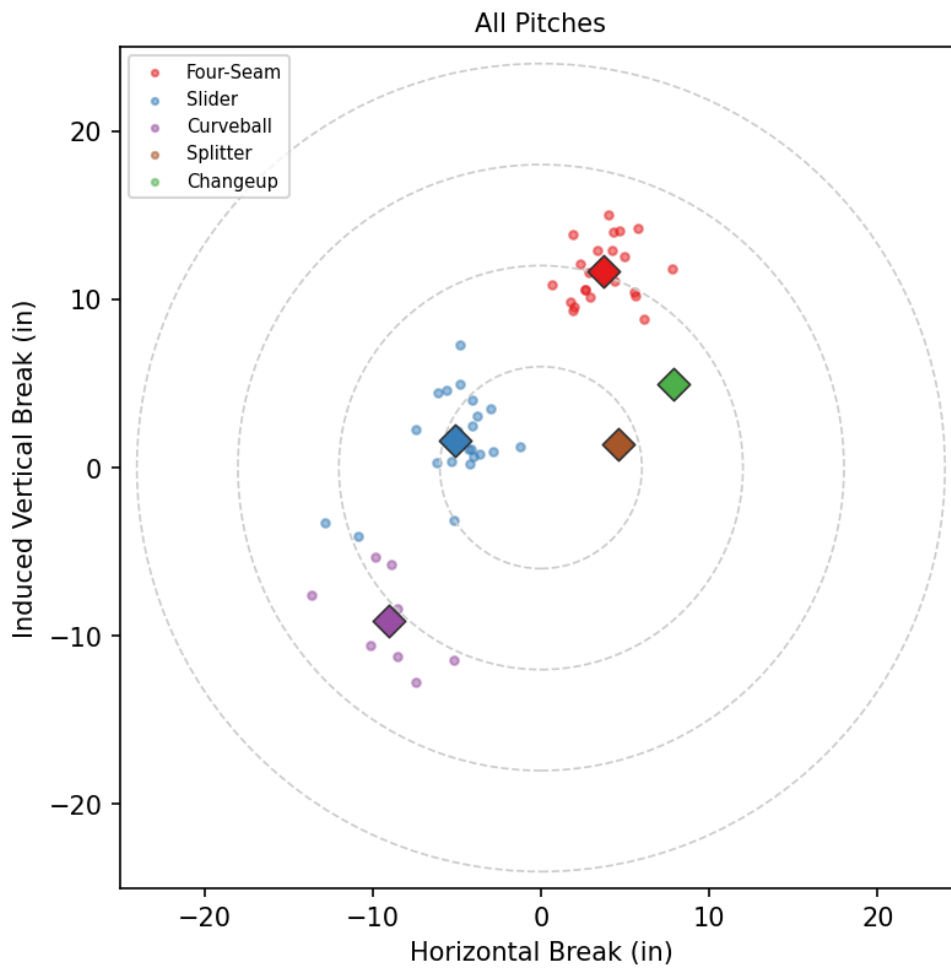

Bobby Milacki

PIR_MEX | Right | 2026-04-16 to 2026-04-22

Pitching Profile

Pitch Type	Count	%	Avg Velo	Max Velo	Avg Spin	IVB	HB	Ext	Whiff%
Four-Seam	24	41.4%	92.0	93.6	2313.0	11.6	3.7	5.8	25.0%
Slider	24	41.4%	84.8	87.7	2485.0	1.6	-5.1	5.5	42.9%
Curveball	8	13.8%	80.3	81.9	2625.0	-9.1	-9.0	5.3	50.0%
Changeup	1	1.7%	82.6	82.6	1610.0	5.0	7.9	5.3	-
Splitter	1	1.7%	85.4	85.4	1426.0	1.4	4.6	5.5	-

Movement Profile

Location Density

Location by Pitch Type & Count

Location by Handedness & Count

Splits vs LHH

Pitch	Count	%	Velo	Spin	IVB	HB	Whiff%
Four-Seam	18	42.9%	91.7	2305.0	11.1	3.6	-
Slider	17	40.5%	84.7	2474.0	1.4	-4.9	40.0%
Curveball	6	14.3%	80.1	2624.0	-9.8	-9.1	50.0%
Changeup	1	2.4%	82.6	1610.0	5.0	7.9	-

Splits vs RHH

Pitch	Count	%	Velo	Spin	IVB	HB	Whiff%
Slider	7	43.8%	85.3	2510.0	2.1	-5.8	50.0%
Four-Seam	6	37.5%	92.7	2336.0	13.2	4.1	100.0%
Curveball	2	12.5%	80.8	2627.0	-7.1	-8.7	-
Splitter	1	6.2%	85.4	1426.0	1.4	4.6	-

Traditional Pitching (API)

Stat	Value	Stat	Value
W-L	0-0	ERA	8.1
G/GS	1/1	SV/HD	0/0
IP	3.1	H/ER/HR	7/3/1
K/BB	2/0	K/BB Ratio	-
WHIP	2.1	K/9	5.4
BB/9	0.0	BF	17