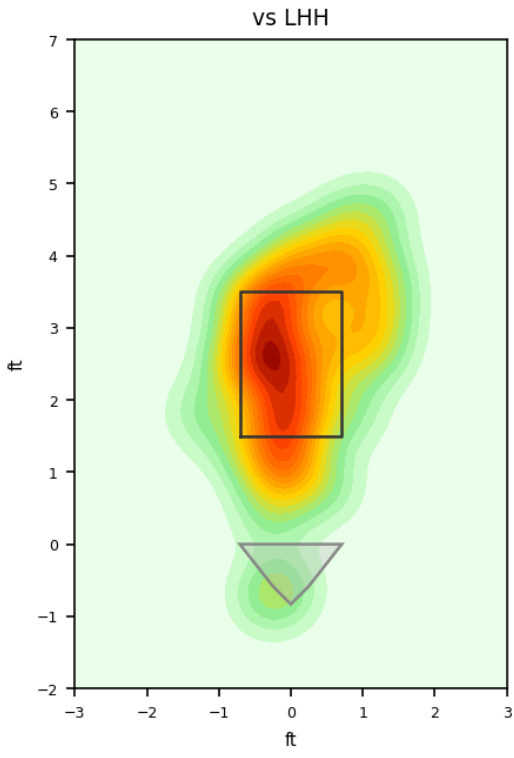

Bobby Milacki

PIR_MEX | Right | 2026-04-16 to 2026-04-22

Pitching Profile

Pitch Type	Count	%	Avg Velo	Max Velo	Avg Spin	IVB	HB	Ext	Whiff%
Four-Seam	24	41.4%	92.0	93.6	2313.0	11.6	3.7	5.8	25.0%
Slider	24	41.4%	84.8	87.7	2485.0	1.6	-5.1	5.5	42.9%
Curveball	8	13.8%	80.3	81.9	2625.0	-9.1	-9.0	5.3	50.0%
Changeup	1	1.7%	82.6	82.6	1610.0	5.0	7.9	5.3	-
Splitter	1	1.7%	85.4	85.4	1426.0	1.4	4.6	5.5	-

Movement Profile

Location Density

Location by Pitch Type & Count

Location by Handedness & Count

Splits vs LHH

Pitch	Count	%	Velo	Spin	IVB	HB	Whiff%
Four-Seam	18	42.9%	91.7	2305.0	11.1	3.6	-
Slider	17	40.5%	84.7	2474.0	1.4	-4.9	40.0%
Curveball	6	14.3%	80.1	2624.0	-9.8	-9.1	50.0%
Changeup	1	2.4%	82.6	1610.0	5.0	7.9	-